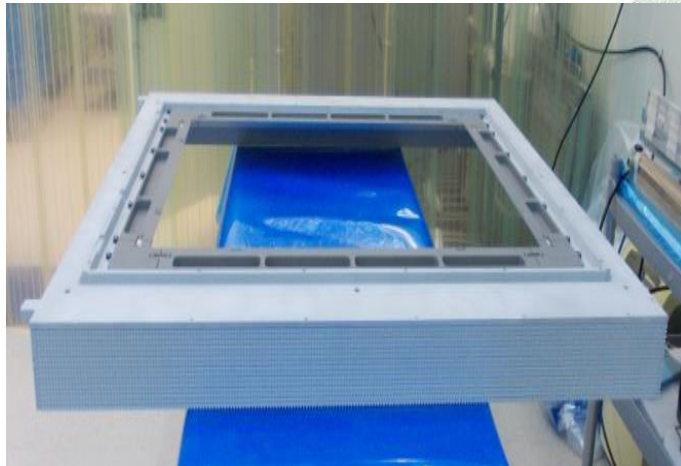

ALDON TECHNOLOGIES SERVICES PTE LTD

Parts Cleaning Process

Aldon Proprietary Information

ALDON TECHNOLOGIES SERVICES PTE LTD

Company Location & Services

The factory with floor area of 30,000 square feet, is located at 20 Loyang Lane, Singapore and consist of the following facilities:

Arc Spray is a process that uses an electric arc to melt wires. The molten metal is then atomized with compressed air to create a spray stream that applies the coating onto the surface being sprayed.

ALDON TECHNOLOGIES SERVICES PTE LTD