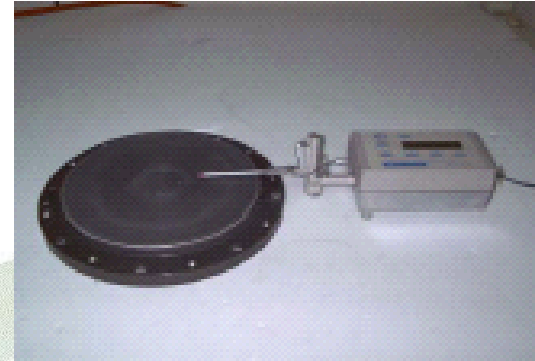

Roughness Check