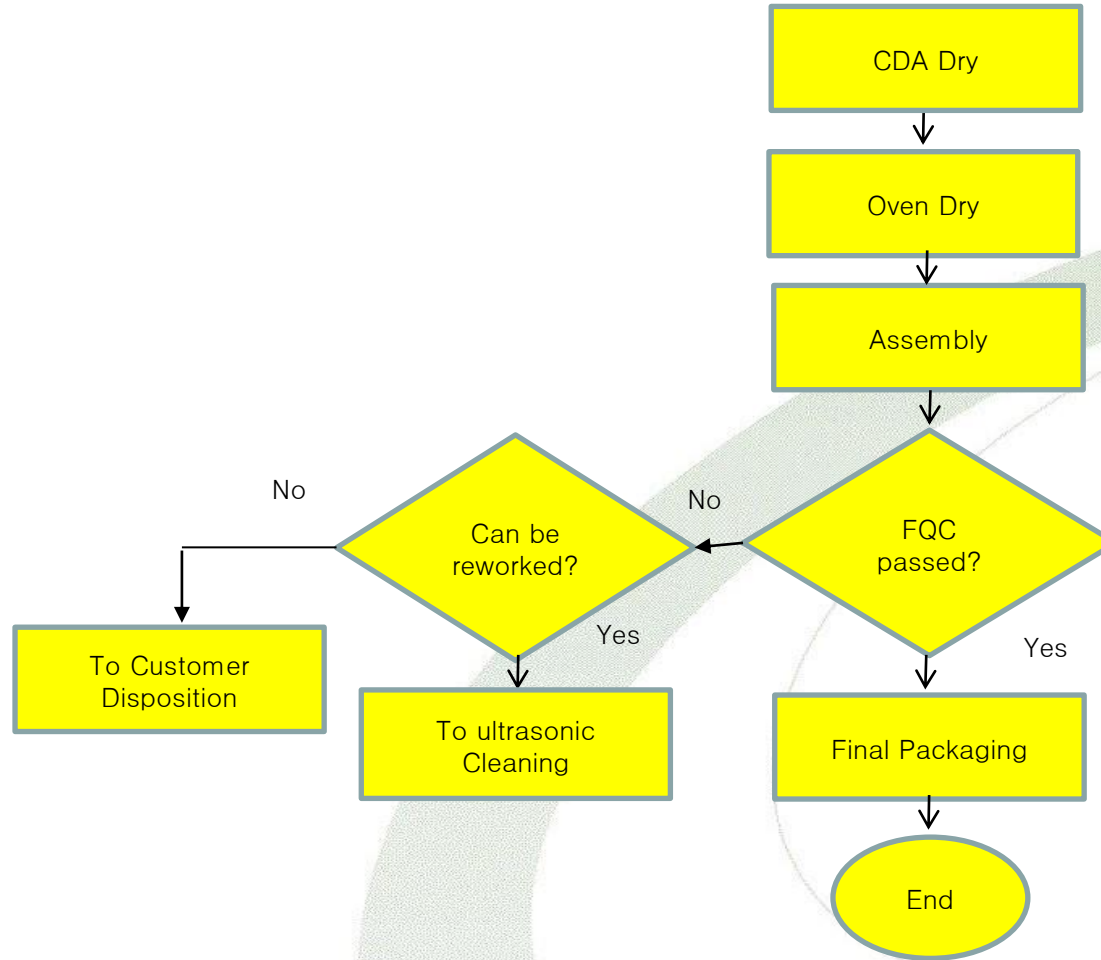

ALDON TECHNOLOGIES SERVICES PTE LTD

Chemical Cleaning Flow

Cleanroom class 100

Aldon Proprietary Information