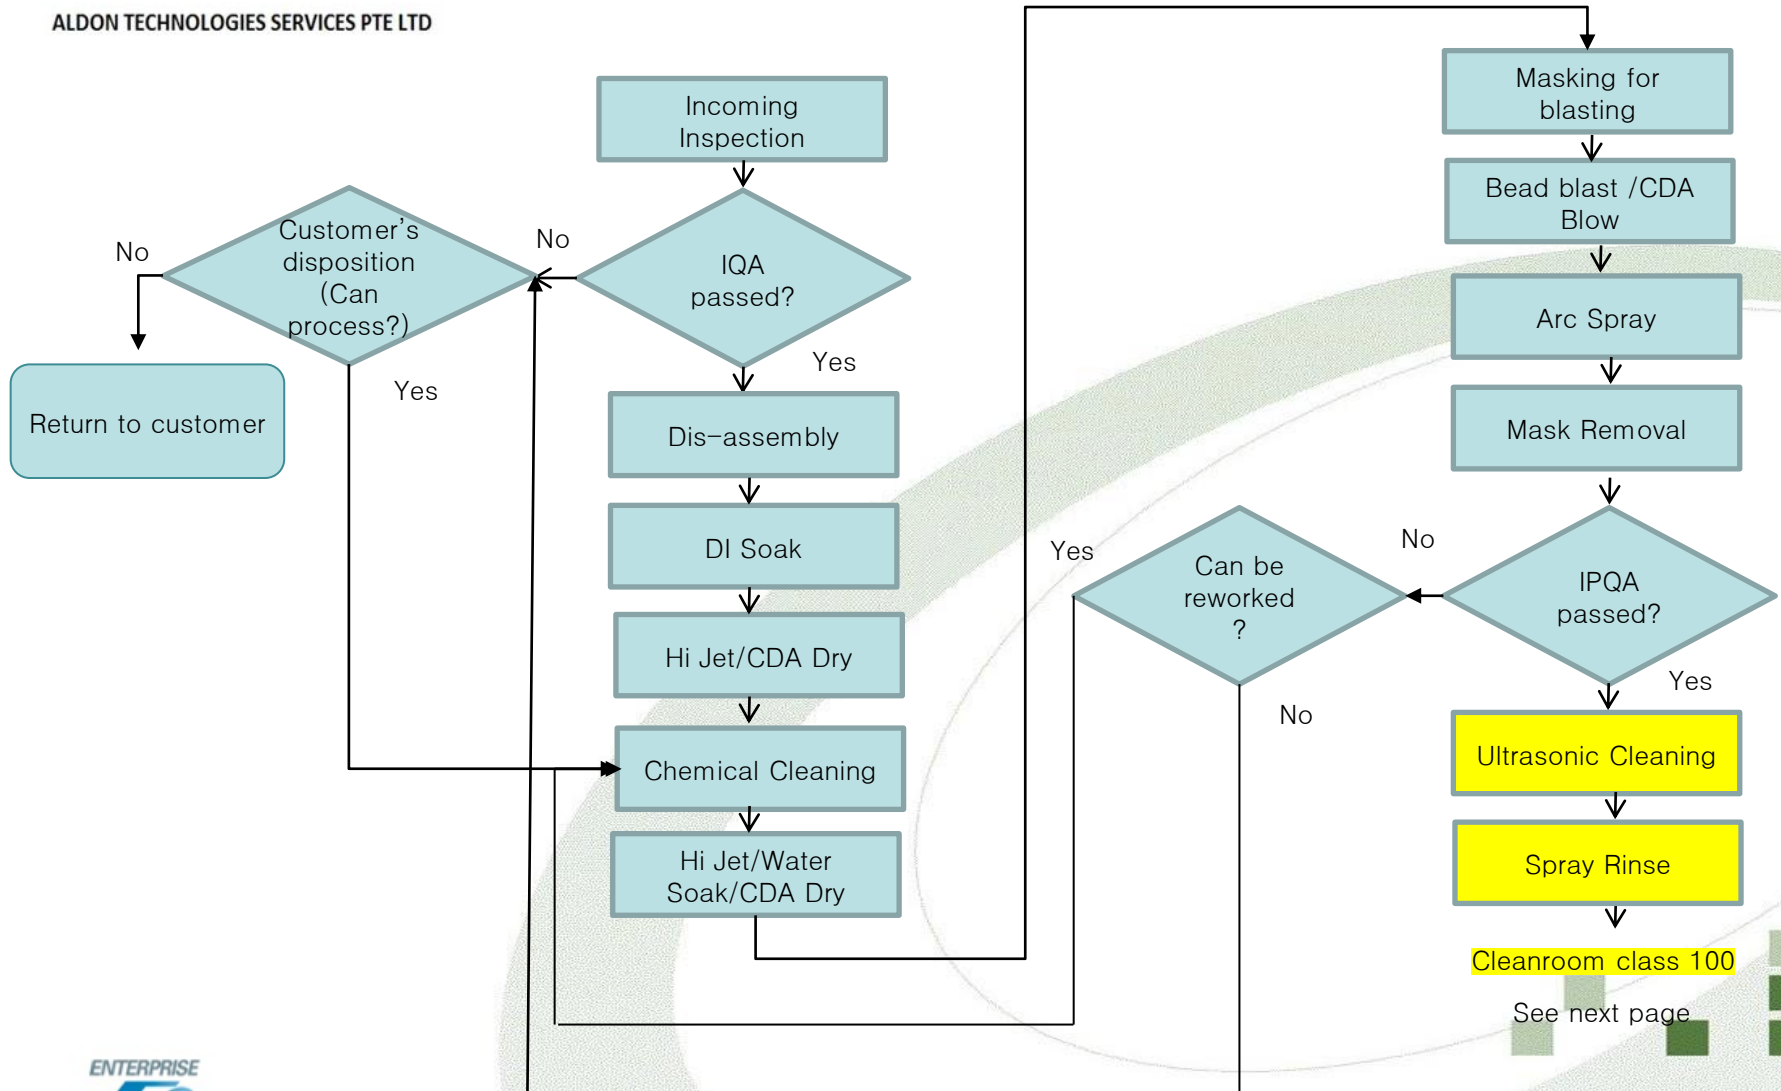

ALDON TECHNOLOGIES SERVICES PTE LTD

Chemical Cleaning Flow

Cleanroom class 100

See next page

Aldon Proprietary Information